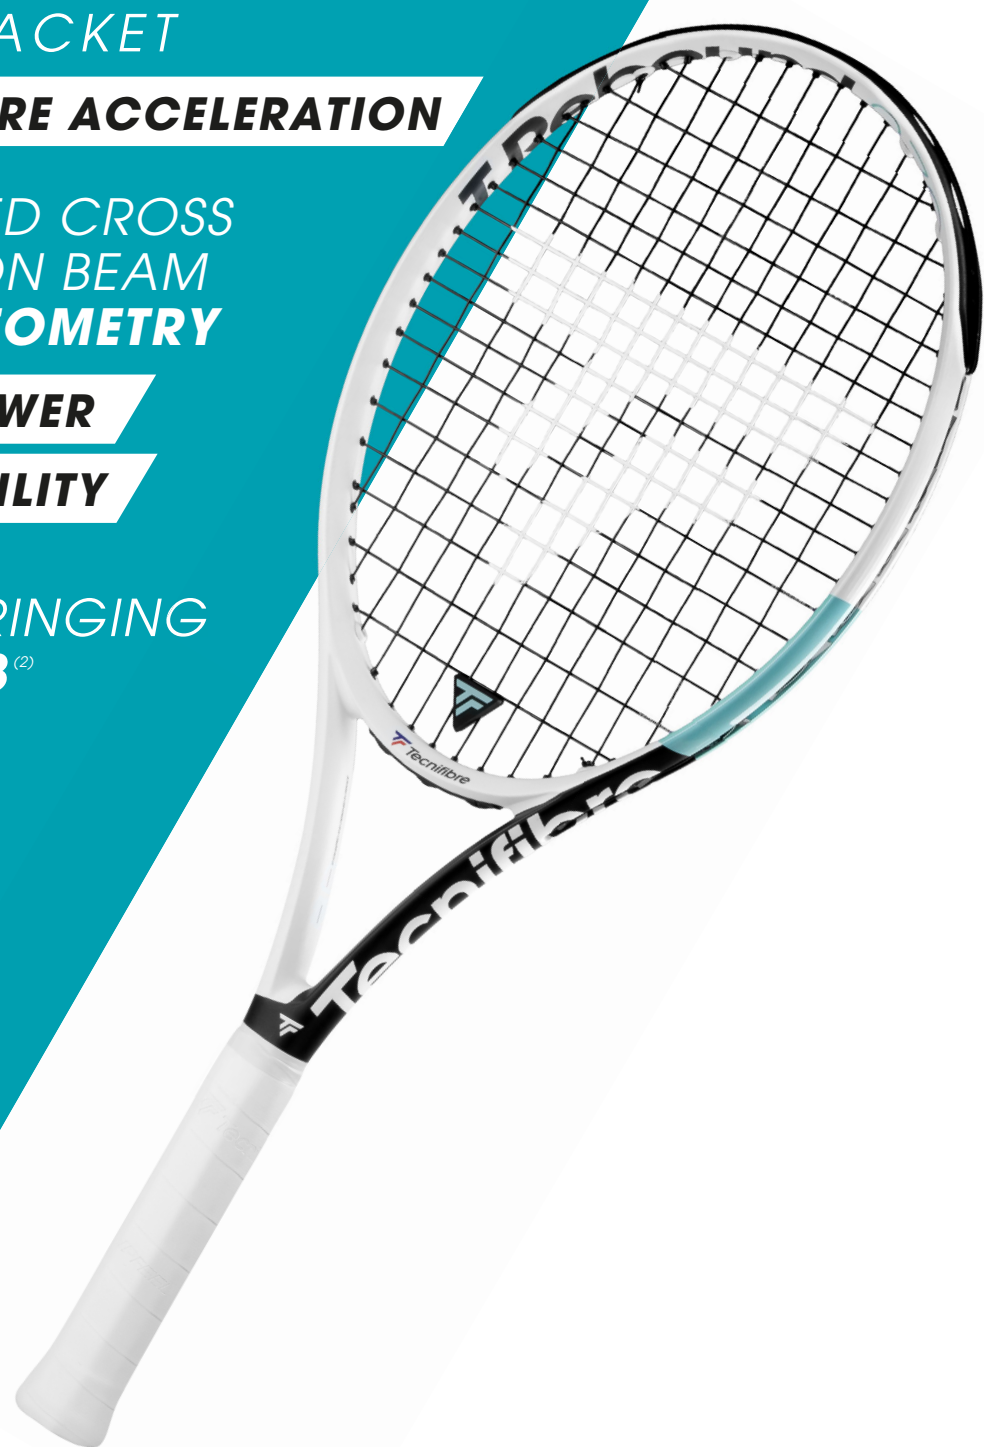

PROVEN RESULTS

TecniLAB

QUANTIFIED BY TRACKMAN

+88%⁽³⁾ OF PLAYERS FELT MORE **MANEUVERABILITY**

+18%⁽³⁾ HEIGHT ABOVE THE NET - **SECURITY**

UP TO **+11 KM/H**⁽³⁾ BALL SPEED - **POWER**

+7%⁽³⁾ BALL ROTATION - **SPIN**

PURE **PLAYHER**

DISCOVER THE 6 RACKETS IN **THE T.REBOUNDTMPO RANGE**

(1) Source: IIF Study 2017

(2) Only available with the 265 and 270 models